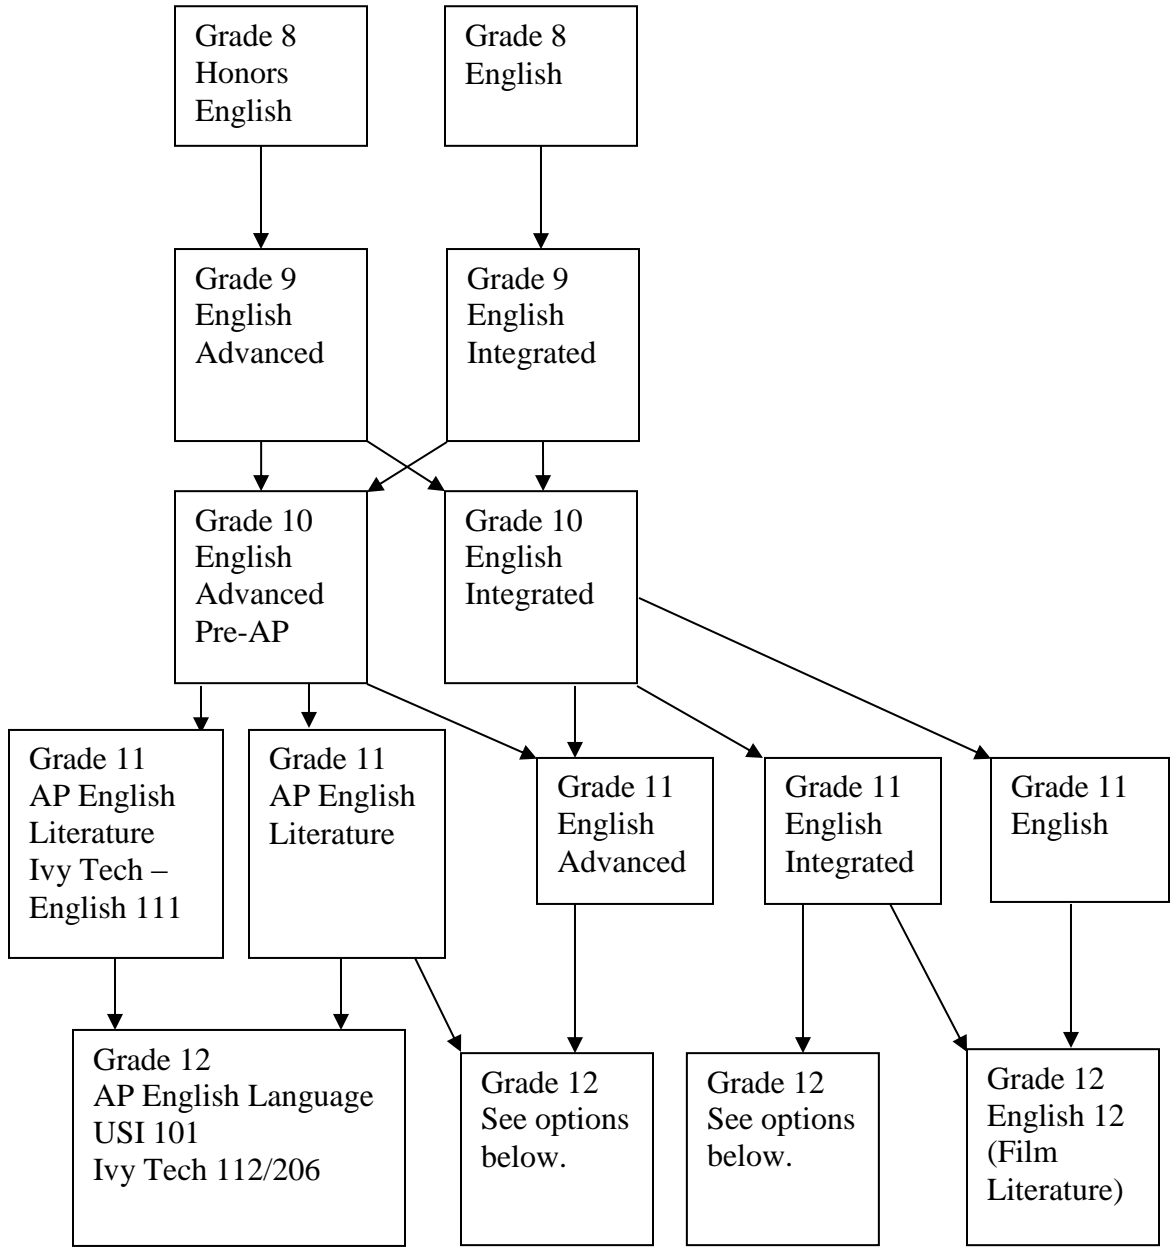

**ENGLISH SEQUENCE at CASTLE HIGH SCHOOL**

- Electives**
- Advanced Speech (CAP) – Grade 12
  - Advanced Speech – Grade 12
  - Creative Writing – Grade 12
  - Film Literature – Grade 12
  - Journalism – Grade 10-12
  - Newspaper – Grade 10-12
  - Yearbook – Grade 10-12

- Grade 12 – Options**
- Advanced Speech (CAP) (1<sup>st</sup> or 2<sup>nd</sup> sem.)
  - Advanced Speech (1<sup>st</sup> or 2<sup>nd</sup> sem.)
  - Creative Writing (1<sup>st</sup> or 2<sup>nd</sup> sem.)
  - Expository Writing (1<sup>st</sup> sem.)
  - Adv. Composition (Pre-Req.–Expos. Writing) (2<sup>nd</sup> sem.)
  - English Literature (1<sup>st</sup> sem.)
  - Twentieth-Century Literature (2<sup>nd</sup> sem.)